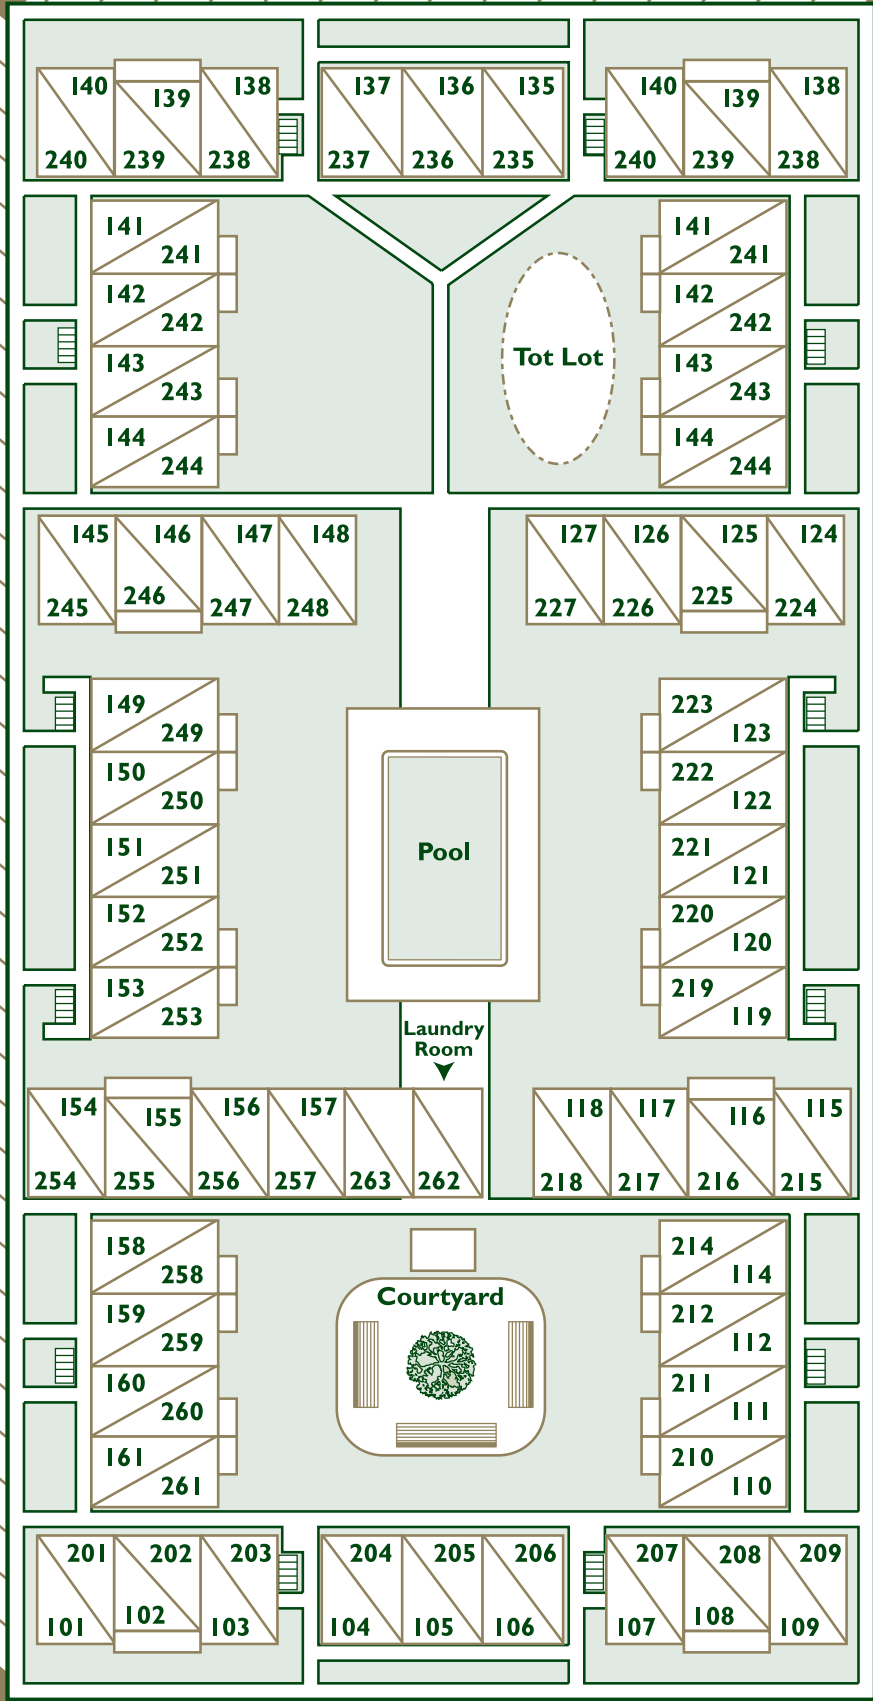

BERNARD CIRCLE

Dumpster

BERNARD CIRCLE

Dumpster

BERNARD CIRCLE

Dumpster

Exit

Entrance

MISSION HILLS AVENUE